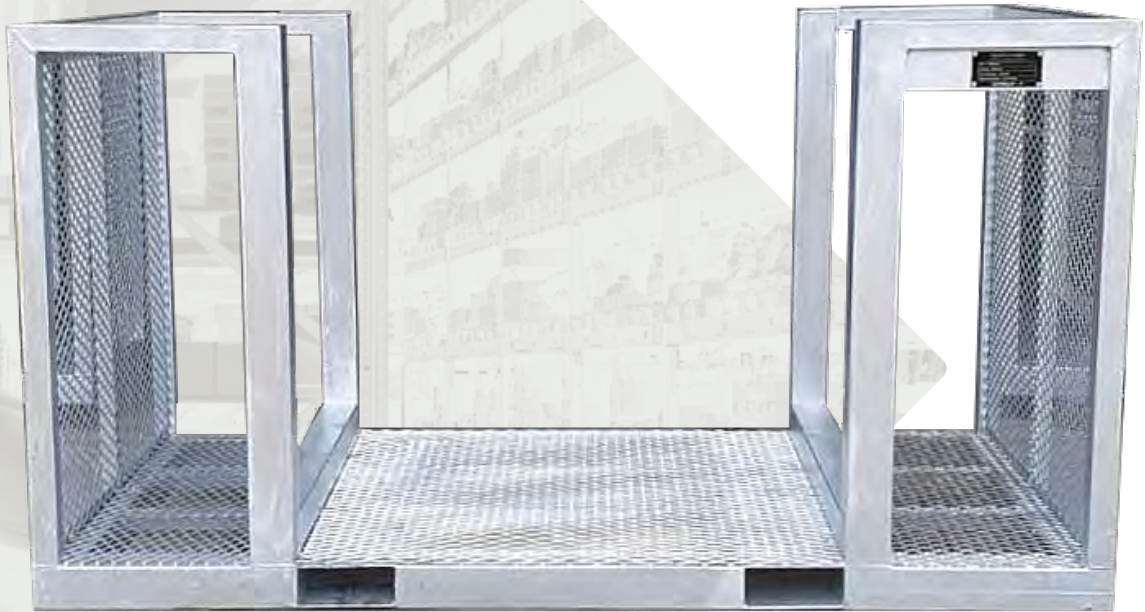

PUP JOINT BASKET

4ft & 6ft

Product Data

ITEM CODE & NAME:

- **13-PJB1300/1800** 4ft Pup Joint Basket
- **13-PJB1300/2400** 6ft Pup Joint Basket

SPECIFICATIONS:

13-PJB1300/1800

- Ext. Dimensions:
1800mmLx1320mmWx1300mmH
- Suits PUP JOINT_TUBING 4FT Long
- c/w Coupling
- WLL 2T
- Galvanised
- Forklift compatible

13-PJB1300/2400

- Ext. Dimensions:
2400mmLx1320mmWx1300mmH

- Suits PUP JOINT_TUBING 6FT Long
- c/w Coupling
- WLL 2T
- Galvanised
- Forklift compatible

USER TIPS:

- Meshed sides to safely retain heavy joints
- Galvanised for durability