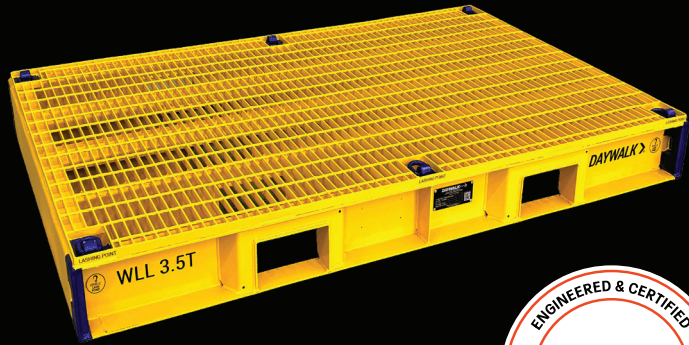

CERTIFIED FOR STORAGE AND TRANSPORT

**3.5T ADAPTA
STEEL PALLET**

2320mmL x 1500mmW x 255mmH

Smart designs. Fully adjustable 3.5 tonne transport systems. DAYWALK's Adapta Heavy Duty Steel Pallet was made to simplify and streamline heavy equipment component transport.

FEATURES / KEY BENEFITS

HOT-DIP GALVANISED

Assured durability and corrosion protection, even in the most rugged racking environments due to weather exposure.

TRANSPORT CERTIFIED

Engineered and certified for transport, and includes 4 truck lashing points for securing a multitude of different-sized components on the road.

LARGE FORK POCKETS

Optimal forklift compatibility with large fork tine pockets, suiting all sizes of forklift blades from tip to heel, including large onsite forklifts.

SPECIFICATIONS

SKU	13-PMGG2320/1500
Coating/Material	Hot-dip Galvanised and Powdercoated safety yellow
Ext. Dimensions	2320mmL x 1500mmW x 255mmH
WLL	3.5T UDL
Compatibility	Forklift, DAYWALK Steel Pallet Accessories, DAYWALK Pallet Guide
Complies with	AS/NZS 1170.0 – 2002, AS/NZS 1170.1 – 2002, AS 4100 – 1998 & AS 4991 – 2004
Certified Innovation Patent No.	2020101895