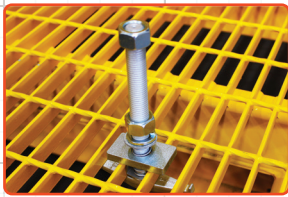

**13-BDK190
13-BDK290**
190mmL OR 290mmL