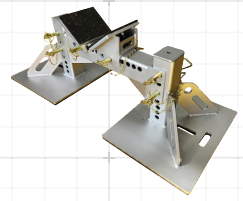

ADJUSTABLE STANDS

**13-VSA300/500/ND/KIT
13-VSA300/1000/ND/KIT**
500mmL OR 1000mmL