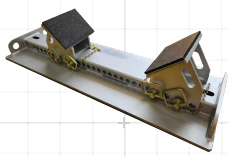

CERTIFIED FOR STORAGE AND TRANSPORT

**3.5T ADAPTA
STEEL PALLET**

2320mmL x 1500mmW x 255mmH

Smart designs. Fully adjustable 3.5 tonne transport systems. DAYWALK's Adapta Heavy Duty Steel Pallet was made to simplify and streamline heavy equipment component transport.

FEATURES / KEY BENEFITS

HOT-DIP GALVANISED

Assured durability and corrosion protection, even in the most rugged racking environments due to weather exposure.

TRANSPORT CERTIFIED

Engineered and certified for transport, and includes 4 truck lashing points for securing a multitude of different-sized components on the road.

LARGE FORK POCKETS

Optimal forklift compatibility with large fork tine pockets, suiting all sizes of forklift blades from tip to heel, including large onsite forklifts.

SPECIFICATIONS

SKU	13-PMGG2320/1500
Coating/Material	Hot-dip Galvanised and Powdercoated safety yellow
Ext. Dimensions	2320mmL x 1500mmW x 255mmH
WLL	3.5T UDL
Compatibility	Forklift, DAYWALK Steel Pallet Accessories, DAYWALK Pallet Guide
Complies with	AS/NZS 1170.0 – 2002, AS/NZS 1170.1 – 2002, AS 4100 – 1998 & AS 4991 – 2004
Certified Innovation Patent No.	2020101895

HOLD DOWN BOLTS

**13-BDK190
13-BDK290**
190mmL OR 290mmL

ADJUSTABLE CHOCKS

**13-HS500/BRC/ND/KIT
13-HS1000/BRC/ND/KIT**
500mmW OR 1000mmW

ADJUSTABLE STANDS

**13-VSA600/500/ND/KIT
13-VSA600/1000/ND/KIT**
500mmL OR 1000mmL