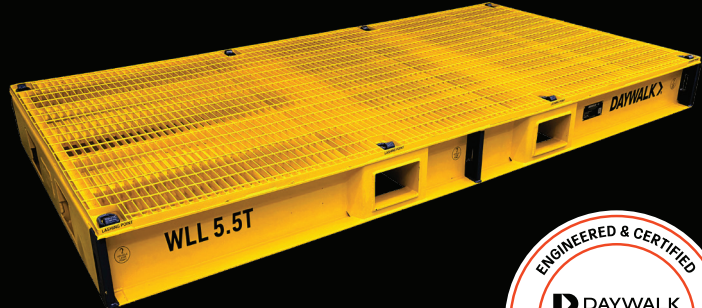

CERTIFIED FOR STORAGE AND TRANSPORT

**5.5T ADAPTA
STEEL PALLET**

3500mmL x 1800mmW x 250mmH

More than a steel pallet, this 3500 x 1800mm solution is part of the DAYWALK Adapta system, offering unmatched efficiency and flexibility. Team the 5.5T Adapta Steel Pallet with our hold-down bolts, adjustable stands, chocks and accessories, to keep mission-critical moving with ease.

FEATURES / KEY BENEFITS

HOT-DIP GALVANISED

Assured durability and corrosion protection, even in the most rugged racking environments due to weather exposure.

TRANSPORT CERTIFIED

Engineered and certified for transport, and includes 6 truck lashing points for securing a multitude of different-sized components on the road.

LARGE FORK POCKETS

Optimal forklift compatibility with large fork tine pockets, suiting all sizes of forklift blades from tip to heel, including large onsite forklifts.

SPECIFICATIONS

SKU	13-PMGG3500/1800
Coating/Material	Hot-dip Galvanised and Powdercoated safety yellow
Ext. Dimensions	3500mmL x 1800mmW x 250mmH
WLL	5.5T UDL
Compatibility	Forklift, DAYWALK Steel Pallet Accessories, DAYWALK Pallet Guide
Complies with	AS/NZS 1170.0 – 2002, AS/NZS 1170.1 – 2002, AS 4991 – 2004
Certified Innovation Patent No.	2020101895