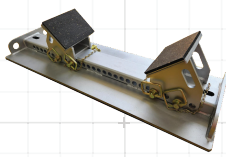

CERTIFIED FOR STORAGE AND TRANSPORT

**5.5T ADAPTA
STEEL PALLET**

3500mmL x 1800mmW x 250mmH

More than a steel pallet, this 3500 x 1800mm solution is part of the DAYWALK Adapta system, offering unmatched efficiency and flexibility. Team the 5.5T Adapta Steel Pallet with our hold-down bolts, adjustable stands, chocks and accessories, to keep mission-critical moving with ease.

FEATURES / KEY BENEFITS

HOT-DIP GALVANISED

Assured durability and corrosion protection, even in the most rugged racking environments due to weather exposure.

TRANSPORT CERTIFIED

Engineered and certified for transport, and includes 6 truck lashing points for securing a multitude of different-sized components on the road.

LARGE FORK POCKETS

Optimal forklift compatibility with large fork tine pockets, suiting all sizes of forklift blades from tip to heel, including large onsite forklifts.

SPECIFICATIONS

SKU	13-PMGG3500/1800
Coating/Material	Hot-dip Galvanised and Powdercoated safety yellow
Ext. Dimensions	3500mmL x 1800mmW x 250mmH
WLL	5.5T UDL
Compatibility	Forklift, DAYWALK Steel Pallet Accessories, DAYWALK Pallet Guide
Complies with	AS/NZS 1170.0 – 2002, AS/NZS 1170.1 – 2002, AS 4991 – 2004
Certified Innovation Patent No.	2020101895

HOLD DOWN BOLTS

**13-BDK190
13-BDK290**
190mmL OR 290mmL

ADJUSTABLE CHOCKS

**13-HS500/BRC/ND/KIT
13-HS1000/BRC/ND/KIT**
500mmW OR 1000mmW

ADJUSTABLE STANDS

**13-VSA600/500/ND/KIT
13-VSA600/1000/ND/KIT**
500mmL OR 1000mmL