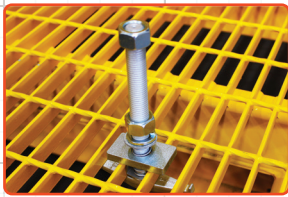

STEEL PALLET ACCESSORIES

HOLD DOWN BOLTS

**13-BDK190
13-BDK290**
190mmL OR 290mmL