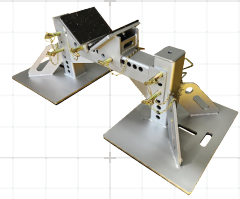

ADJUSTABLE STANDS

**13-VSA300/500/ND/KIT
13-VSA300/1000/ND/KIT**
500mmL OR 1000mmL