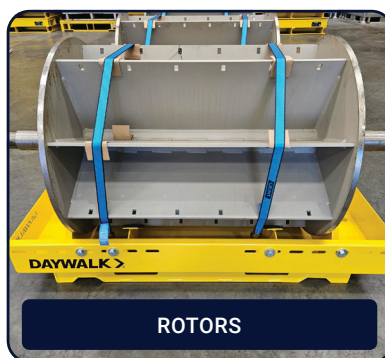

CERTIFIED FOR STORAGE AND TRANSPORT

SMALL SPARTAN CYLINDER FRAME

Double & Single Chock options available.

The DAYWALK Spartan 400kg WLL rated Adjustable Cylinder Frame is a pre-engineered, CoR-compliant transport frame for multiple types of cylinders. It offers adjustable protection, handling, drip tray with drainage, optional rust prevention, and is pallet racking compatible.

FEATURES / KEY BENEFITS

FORKLIFTABLE

HIGH-FRICTION RUBBER

BUILT-IN RACHET POINTS

ADJUSTABLE CHOCKS

ADJUSTABLE END-STOPPERS

QR GUIDANCE & SUPPORT

COMPATIBLE WITH Not limited to these options, please contact Daywalk

STEERING CYLINDERS

ROTORS

PALLET RACKING

DESIGN > LOGISTICS